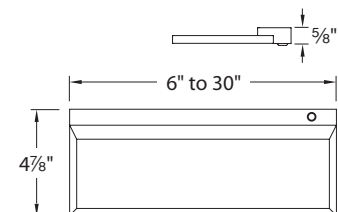

Max Fixture Run

60 W Trans	96 W Trans
8	13
4	7
3	5
2	4
2	3

120V Class 2 Electronic Transformers

Type	Model	Dim	Input	Output
Remote	EN-2460-RB2-S	Yes	120V	24V AC/60W
	EN-24100-RB2-S			24V AC/96W
Plug-In	EN-2460-P-AR-S	Yes	120V	24V AC/60W
	EN-24100-P-AR-S			24V AC/96W

Includes 6' cord and 5 SL-WC-1 clips.

277V Class 2 Electronic Transformer

Remote	EN-24100-277-R	No	277V	24V DC/100W

Includes 1' input and output wires.

Connection Accessories

SL-I	"I" Connector	SL-IC-06	6" Joiner Cable
SL-IF	Joiner Cable Extender	SL-IC-12	12" Joiner Cable
SL-X	X Connector	SL-IC-24	24" Joiner Cable
SL-Y	Y Connector	SL-IC-36	36" Joiner Cable

Power Supply Accessories

TB-S	Wiring box	Use when spanning a large gap in a system layout without exposed wiring.
MTB-06	6 output terminal block	Neatly wire multiple output connections.
MTB-08	8 output terminal block	
SL-EXT-144	12' extension cable	Extends distance between a power supply or wiring box to a LINE section.
SL-WC-1	Wire Clip	Use to neatly tack down cords and cables.