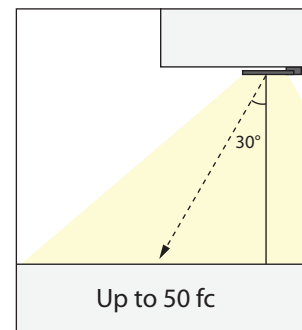

Professional, asymmetrical forward throw illumination for full coverage of the task plane

Order Number

Model	Length	Finish
LN-LED06-30-AL	6"	Brushed Aluminum
LN-LED12-30-AL	12"	
LN-LED18-30-AL	18"	
LN-LED24-30-AL	24"	
LN-LED30-30-AL	30"	

Performance

Power	Lumens
7 W	280
12.5 W	600
19 W	955
23 W	1245
26 W	1345